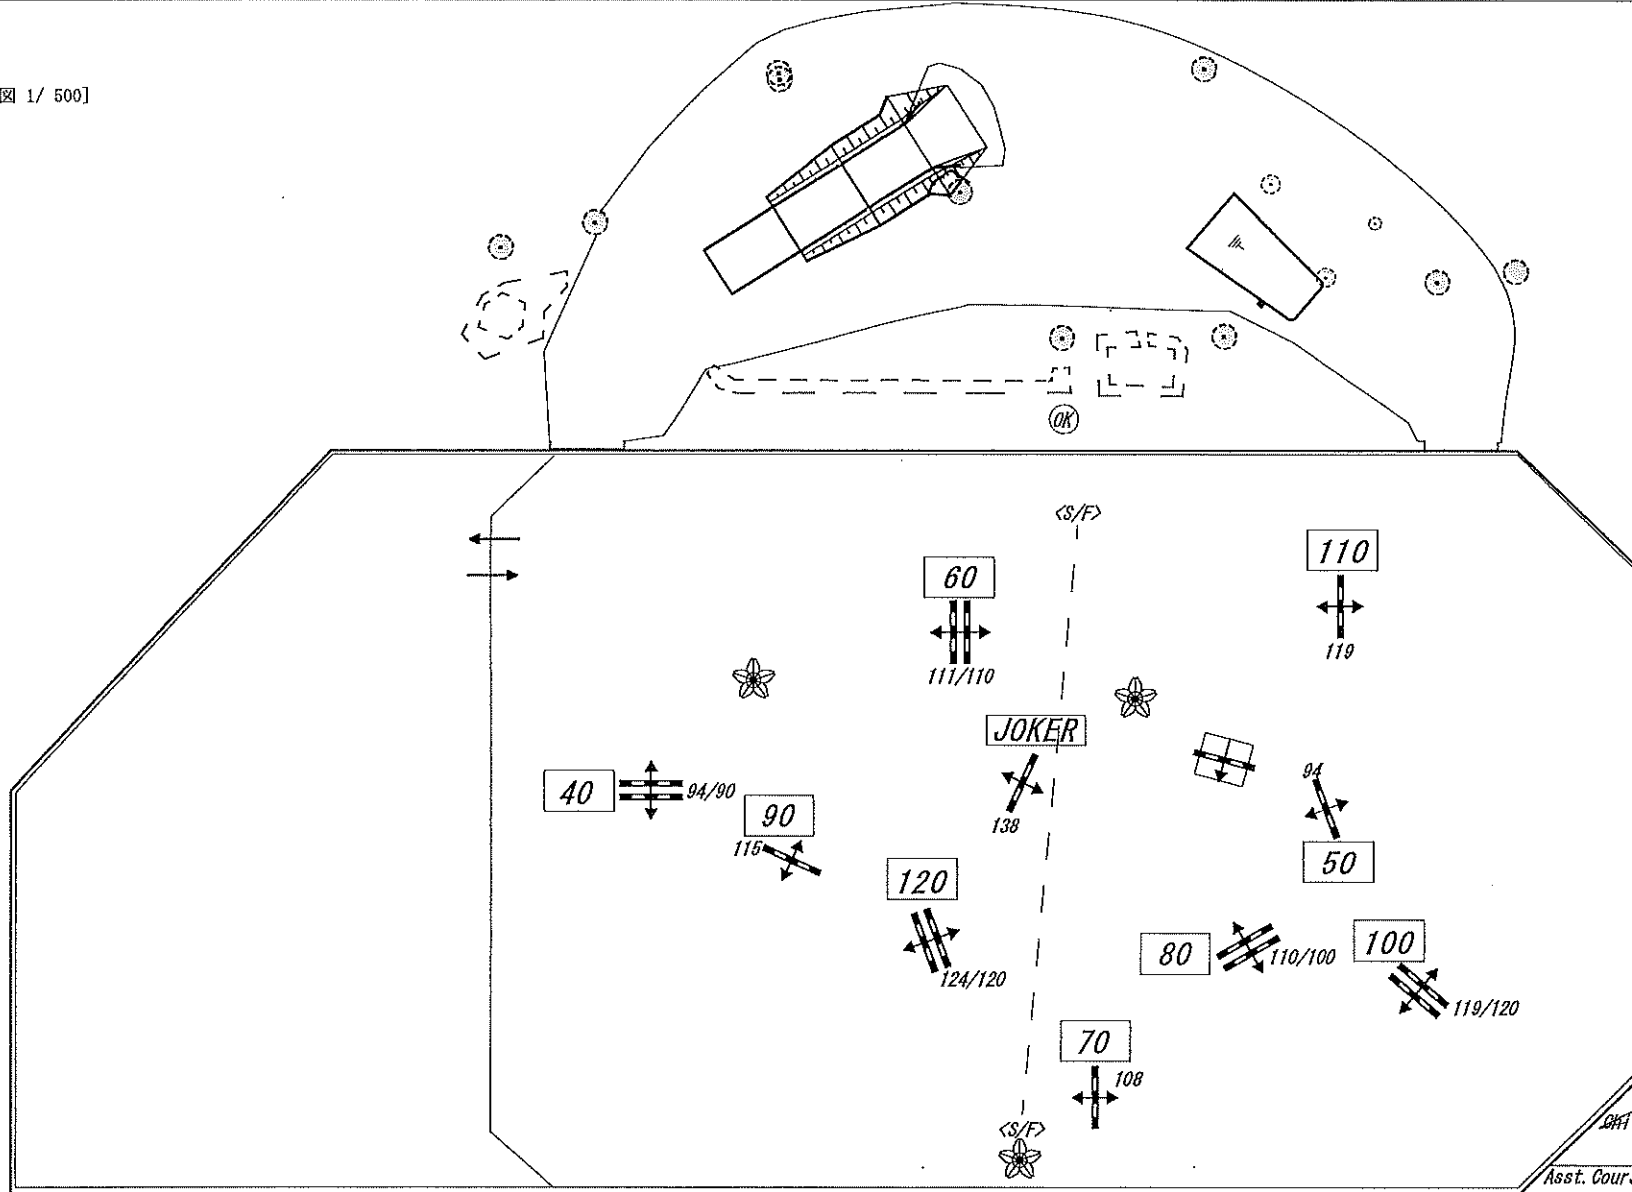

第78回国民スポーツ大会 SAGA2024馬術競技
#20 成年女子 トップスコア競技

Date: 2024.10/9-13
Venue: MIKI HORSE LAND PARK

4-2
10.6修正

Table: A FEI Re/Art.: 270

1st. JUMP OFF:

Speed: - m/min
Length: m
Time allowed: - sec
Time limit: 60 sec
Penalty time: sec

Length: m
Time allowed: sec
Time limit: sec
Penalty time: sec

Height: 90-140 Obstacles: Efforts:

Obstacles: Efforts:

[経路図 1/ 500]

JUDGE

Chief Course Designer: MURATA Tatsuya
Course Designer: KIMURA Yuya
TAKAHASHI Shoichi
Asst. Course Designer: YAMAGISHI Tatsuhiko
NAKANURA Masakazu / TSHIKORI Yutaka
KOYAKE Toshitsugu / OMURA Nobuyuki
TAMEGAI Yukio